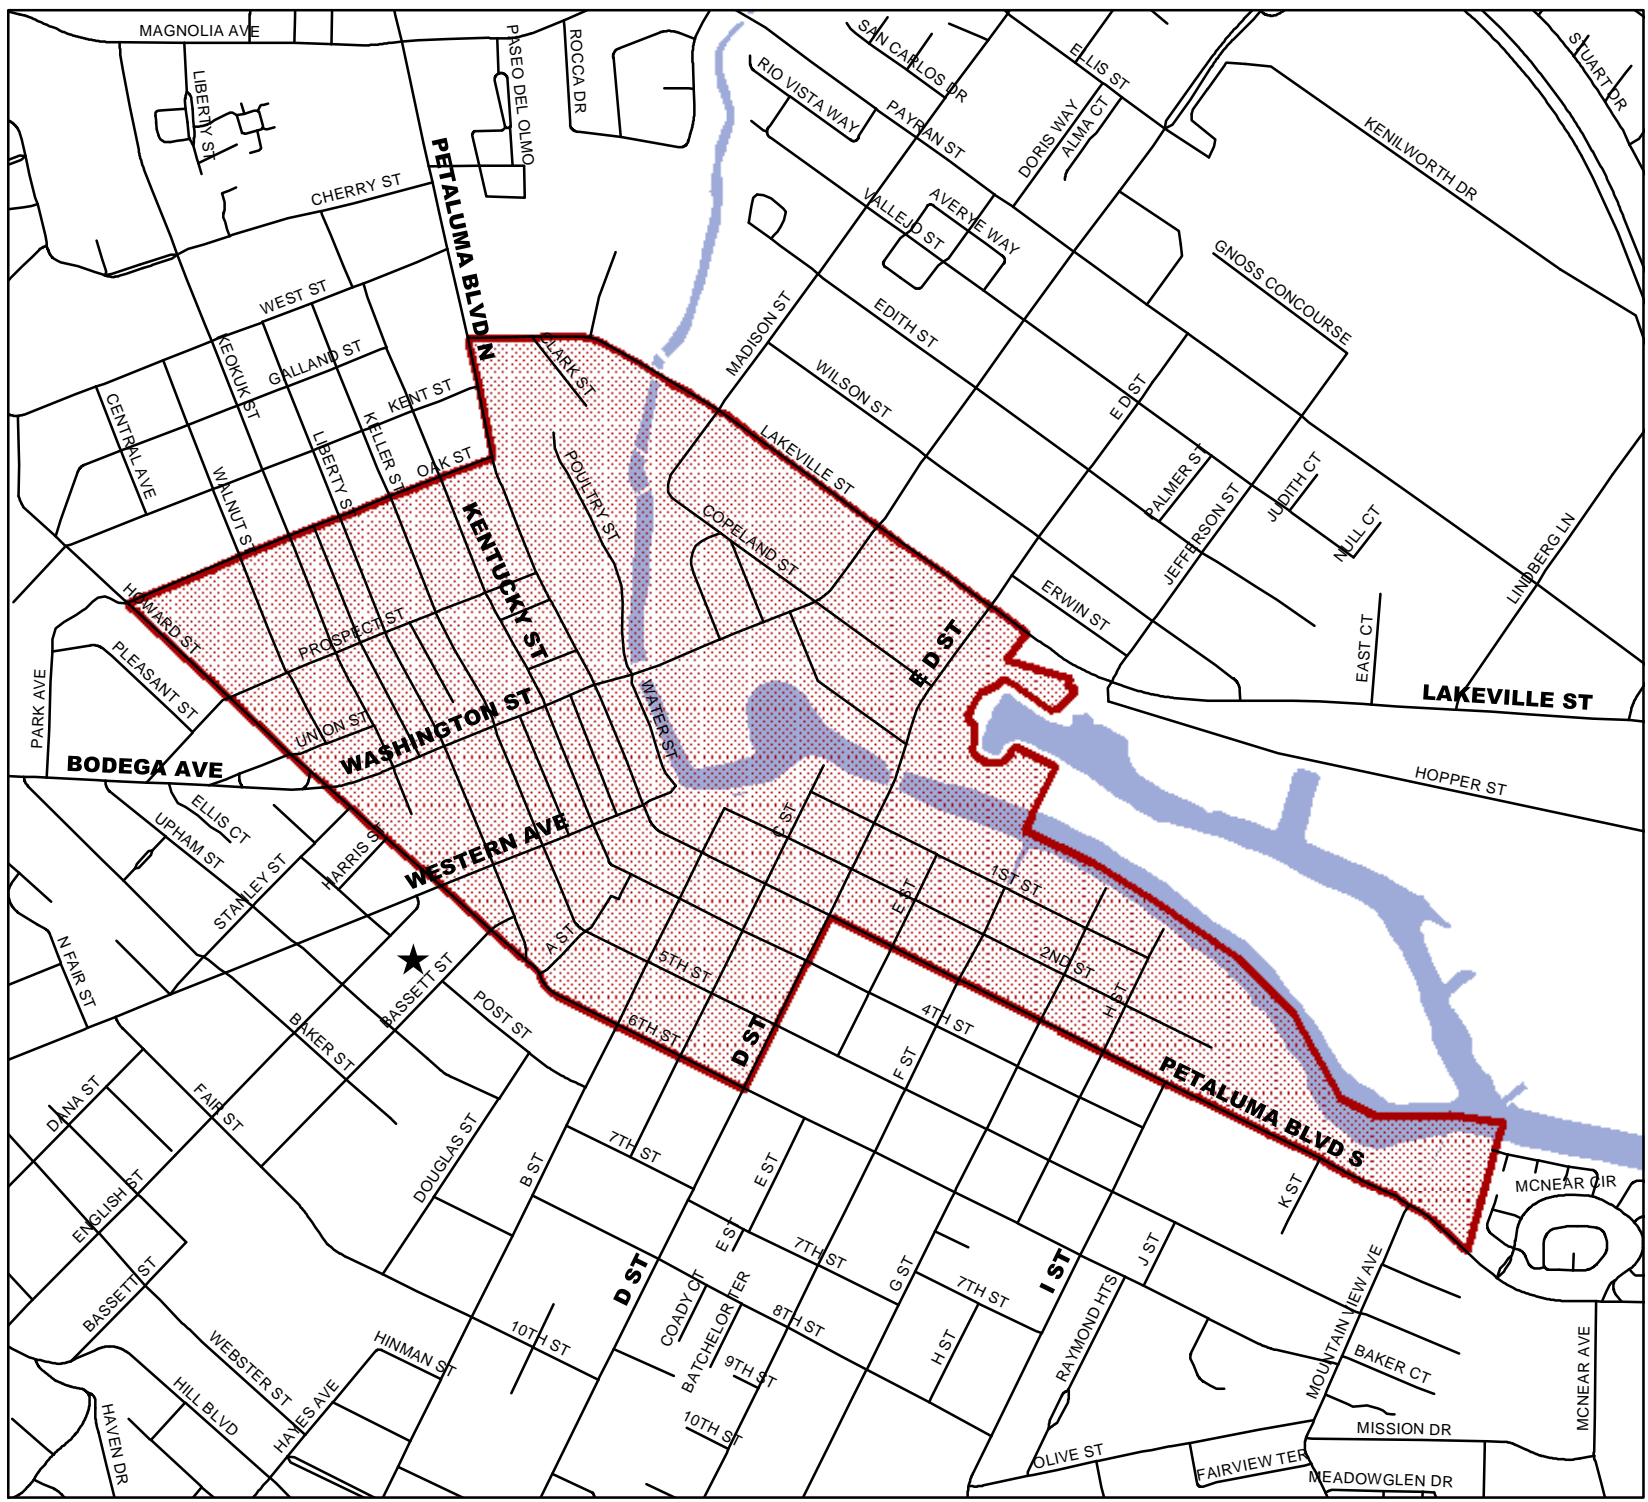

PETALUMA DOWNTOWN ASSOCIATION

CITY OF PETALUMA
CALIFORNIA

Legend

Downtown Association

City Hall