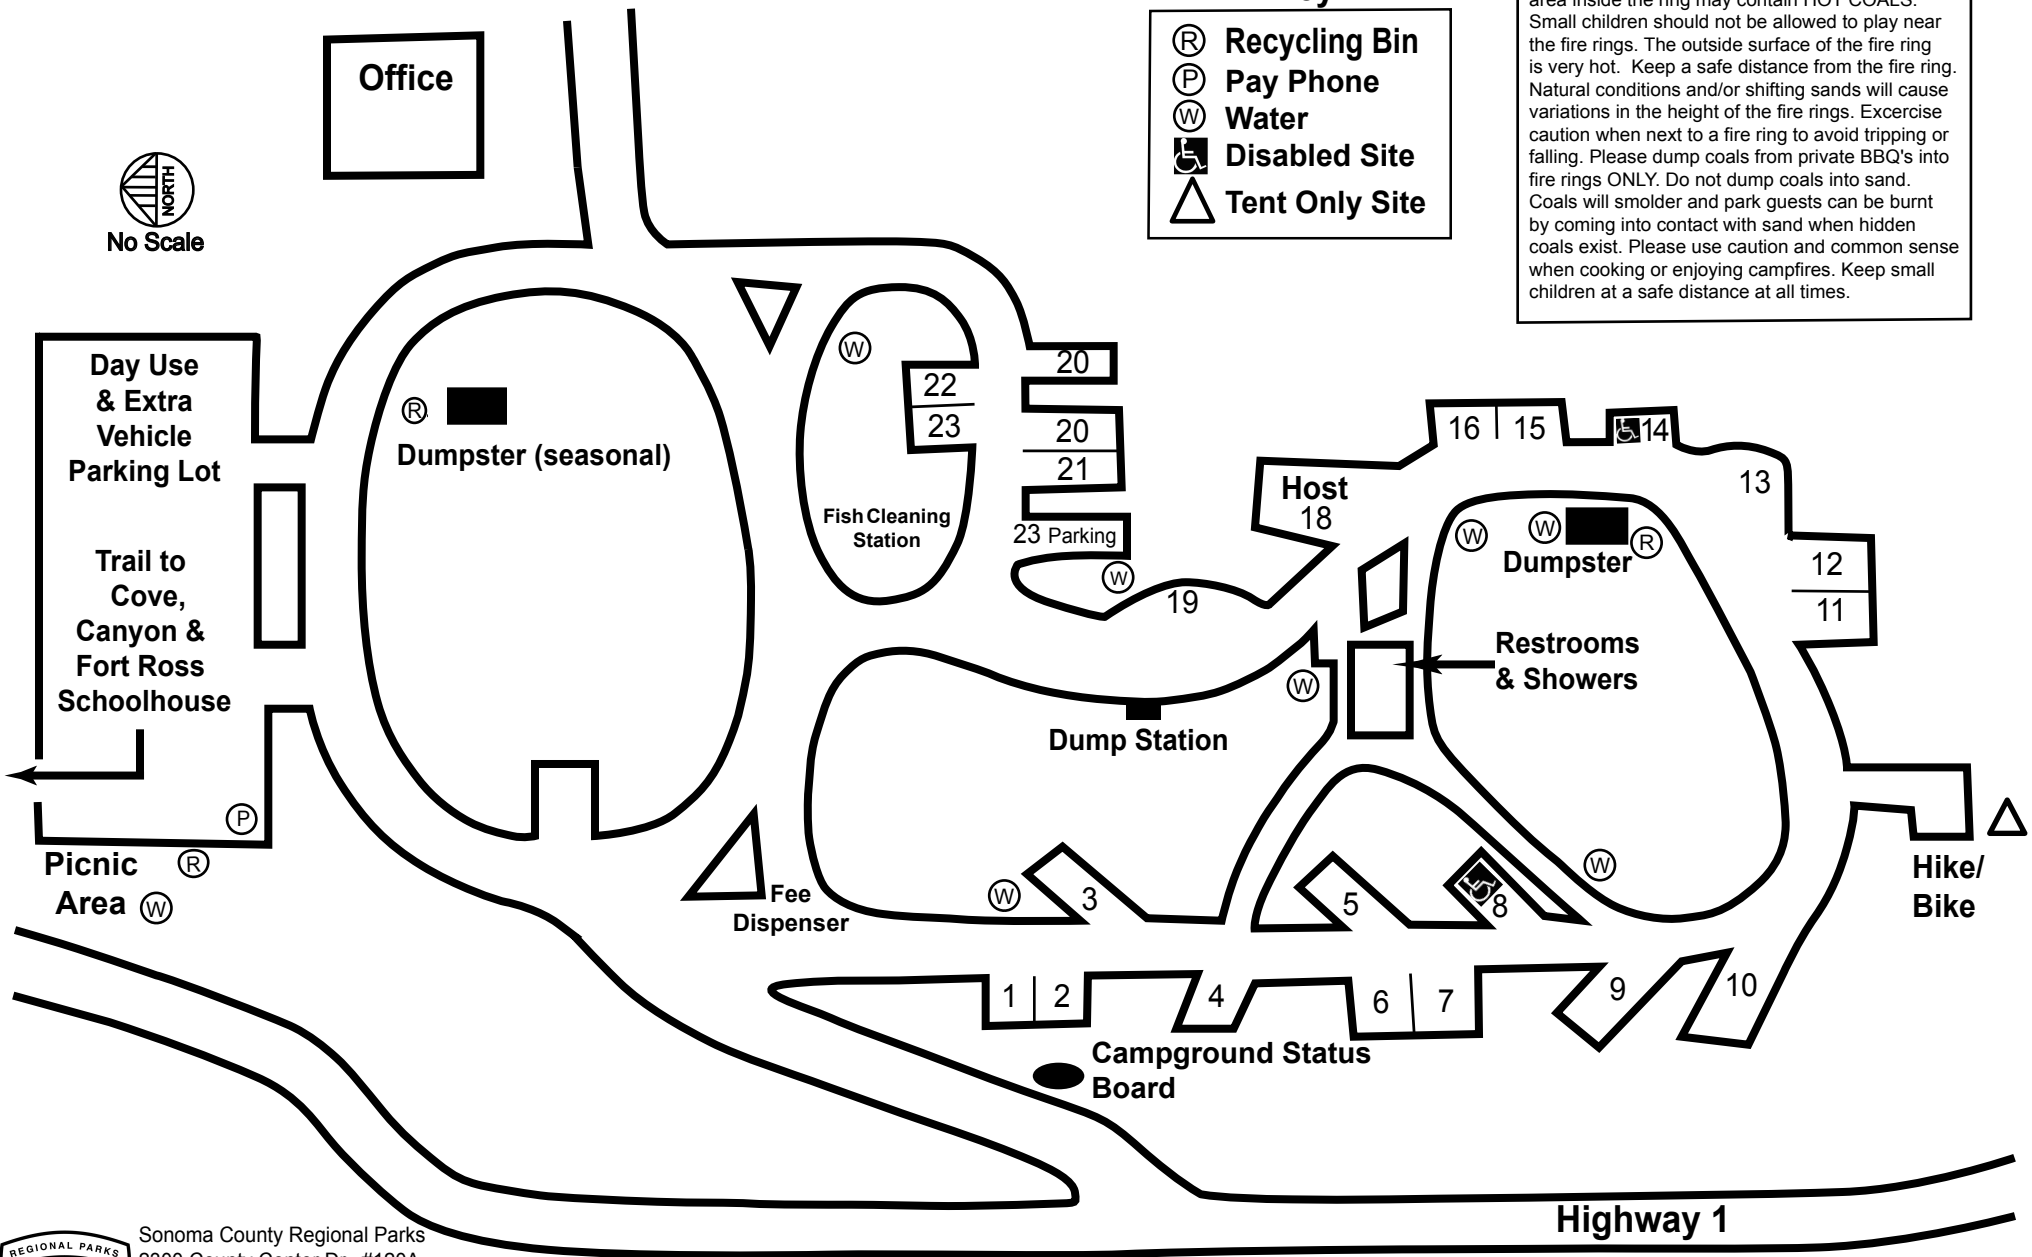

Stillwater Cove Park & Campground

Park Telephone (707) 847-3245

WARNING

Fire Rings & BBQ's

Please take special caution around fire rings. The area inside the ring may contain HOT COALS. Small children should not be allowed to play near the fire rings. The outside surface of the fire ring is very hot. Keep a safe distance from the fire ring. Natural conditions and/or shifting sands will cause variations in the height of the fire rings. Exercise caution when next to a fire ring to avoid tripping or falling. Please dump coals from private BBQ's into fire rings ONLY. Do not dump coals into sand. Coals will smolder and park guests can be burnt by coming into contact with sand when hidden coals exist. Please use caution and common sense when cooking or enjoying campfires. Keep small children at a safe distance at all times.

Key

- Ⓡ Recycling Bin
- Ⓟ Pay Phone
- Ⓦ Water
- ♿ Disabled Site
- △ Tent Only Site

Sonoma County Regional Parks
 2300 County Center Dr., #120A
 Santa Rosa, CA 95403
 Telephone (707)565-2041
 Reservations (707) 565-2267
www.sonomacountyparks.org