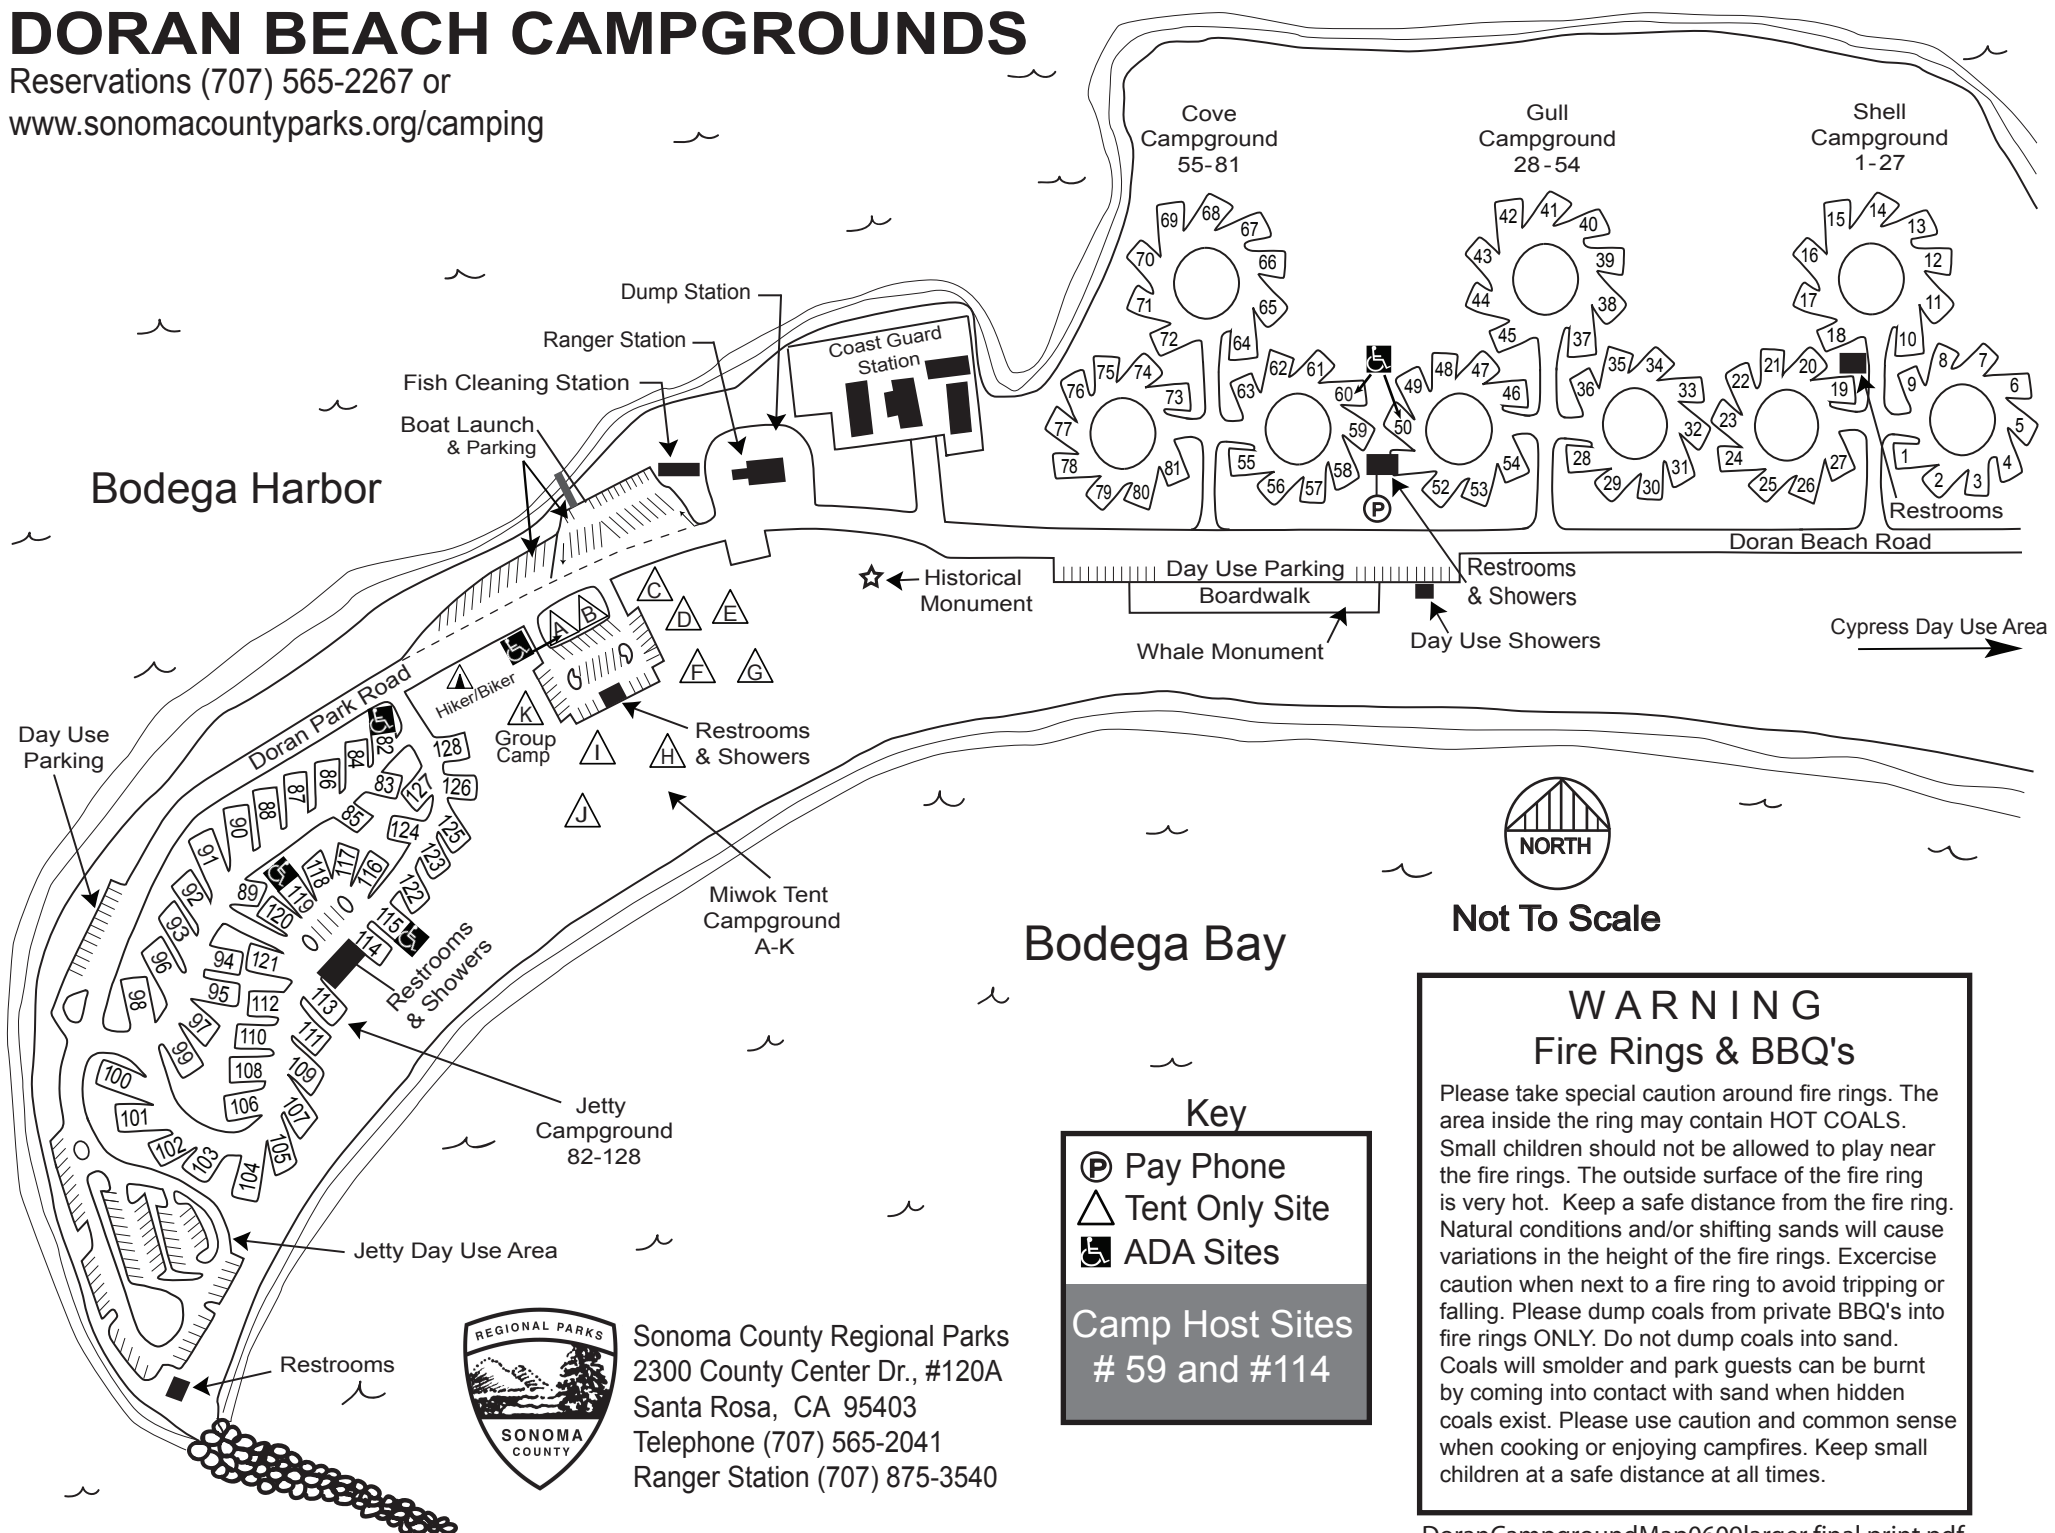

DORAN BEACH CAMPGROUNDS

Reservations (707) 565-2267 or
www.sonomacountyparks.org/camping

Bodega Bay

Not To Scale

Key

- Ⓟ Pay Phone
- △ Tent Only Site
- ♿ ADA Sites

Camp Host Sites
 # 59 and #114

WARNING
Fire Rings & BBQ's

Please take special caution around fire rings. The area inside the ring may contain HOT COALS. Small children should not be allowed to play near the fire rings. The outside surface of the fire ring is very hot. Keep a safe distance from the fire ring. Natural conditions and/or shifting sands will cause variations in the height of the fire rings. Exercise caution when next to a fire ring to avoid tripping or falling. Please dump coals from private BBQ's into fire rings ONLY. Do not dump coals into sand. Coals will smolder and park guests can be burnt by coming into contact with sand when hidden coals exist. Please use caution and common sense when cooking or enjoying campfires. Keep small children at a safe distance at all times.

Sonoma County Regional Parks
 2300 County Center Dr., #120A
 Santa Rosa, CA 95403
 Telephone (707) 565-2041
 Ranger Station (707) 875-3540